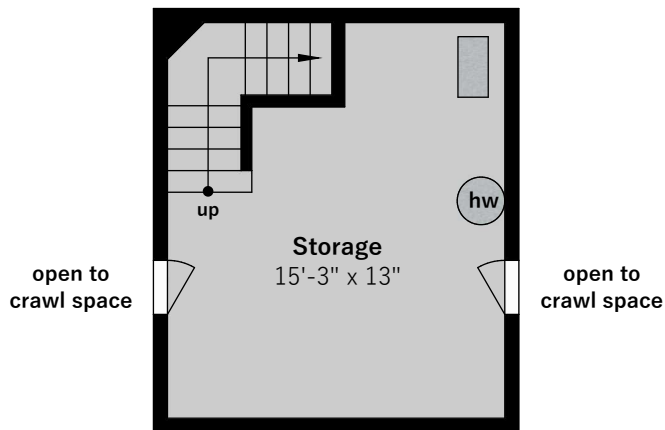

Lower Level
approx. 197 sqft

Interior room dimensions are shown, and all square footage measured from perimeter of exterior walls. Decks, porches, and patios are not included in calculations.

Measured on February 2nd, 2024

Estimated Total Finished Square Footage: 2,541 sqft
Main Level: 1,210 sqft
Upper Level: 1,331 sqft

Estimated Total Unfinished Square Footage: 551 sqft
Lower Level: 197 sqft
Garage: 354 sqft

Any and all information on this drawing is for illustrative purposes only and is deemed reliable, but not guaranteed. All information requires independent verification.

www.heafeybaum.com