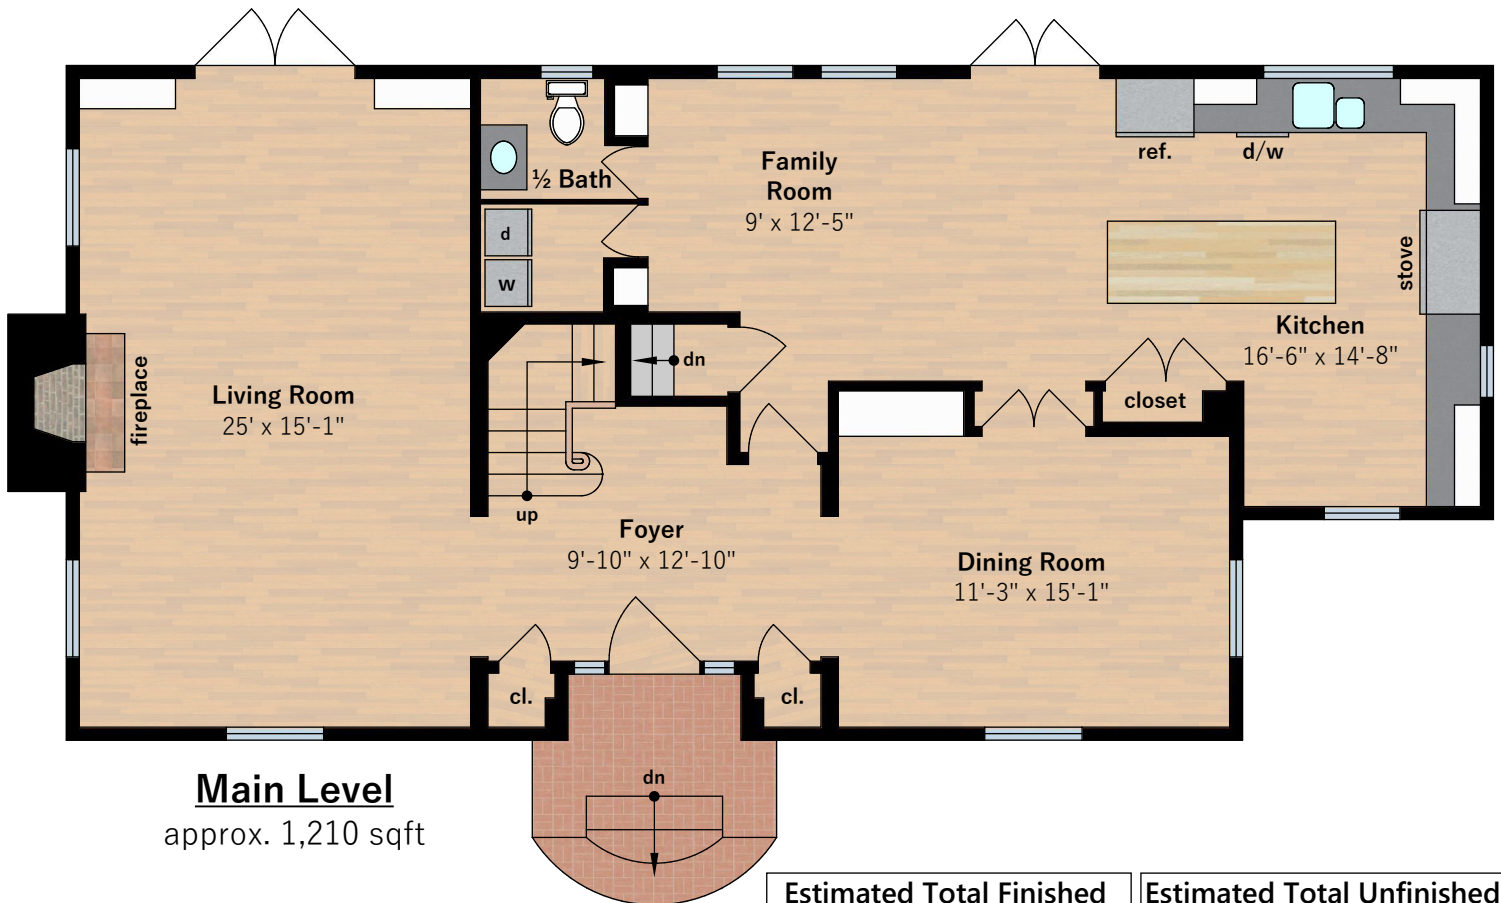

# 22 Alta Avenue

Piedmont, CA 94611

Interior room dimensions are shown, and all square footage measured from perimeter of exterior walls. Decks, porches, and patios are not included in calculations.  
Measured on February 2nd, 2024

Estimated Total Finished Square Footage: 2,541 sqft	Estimated Total Unfinished Square Footage: 551 sqft
Main Level: 1,210 sqft	Lower Level: 197 sqft
Upper Level: 1,331 sqft	Garage: 354 sqft

Any and all information on this drawing is for illustrative purposes only and is deemed reliable, but not guaranteed. All information requires independent verification.

Measured on February 2nd, 2024

<b>Estimated Total Finished Square Footage: 2,541 sqft</b>
Main Level: 1,210 sqft
Upper Level: 1,331 sqft

<b>Estimated Total Unfinished Square Footage: 551 sqft</b>
Lower Level: 197 sqft
Garage: 354 sqft