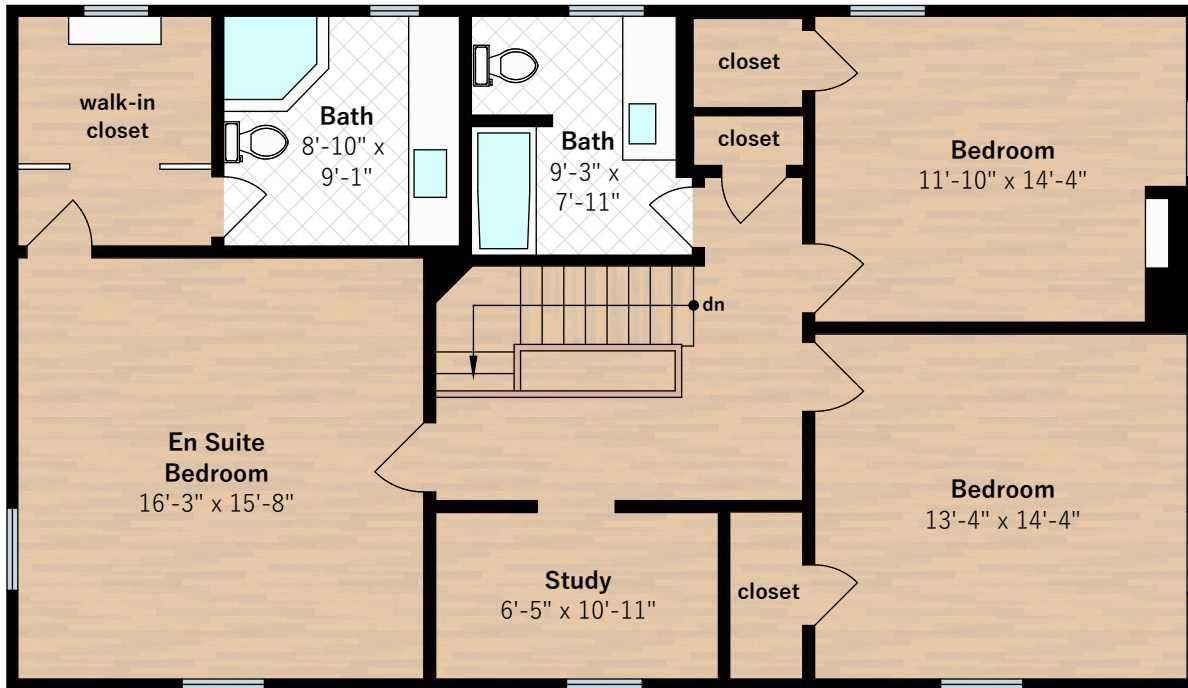

# 22 Alta Avenue

Piedmont, CA 94611

Interior room dimensions are shown, and all square footage measured from perimeter of exterior walls. Decks, porches, and patios are not included in calculations.  
Measured on February 2nd, 2024

Estimated Total Finished Square Footage: 2,541 sqft	Estimated Total Unfinished Square Footage: 551 sqft
Main Level: 1,210 sqft	Lower Level: 197 sqft
Upper Level: 1,331 sqft	Garage: 354 sqft

Any and all information on this drawing is for illustrative purposes only and is deemed reliable, but not guaranteed. All information requires independent verification.